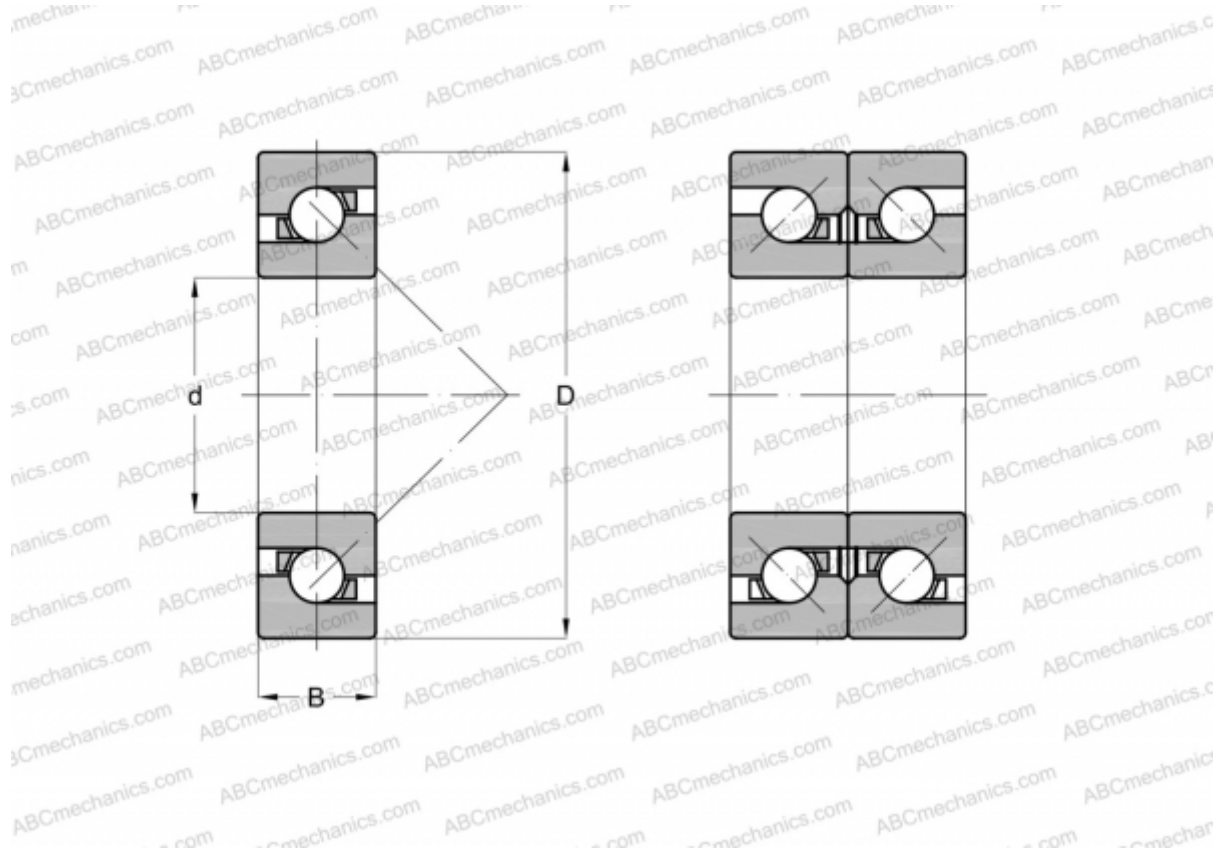

## 140BAR10S TYNDBELP4A NSK

TYPE: Ball bearings, Axial angular contact ball bearing, Single direction, Contact angle 30°, High speed, duplex, extra light preload (NSK)

### Technical specification

#### DIMENSIONS, MM

d	140,000
D	210,000
B	31,500

**WEIGHT, KG** 3,558

**MANUFACTURER** [NSK](#)