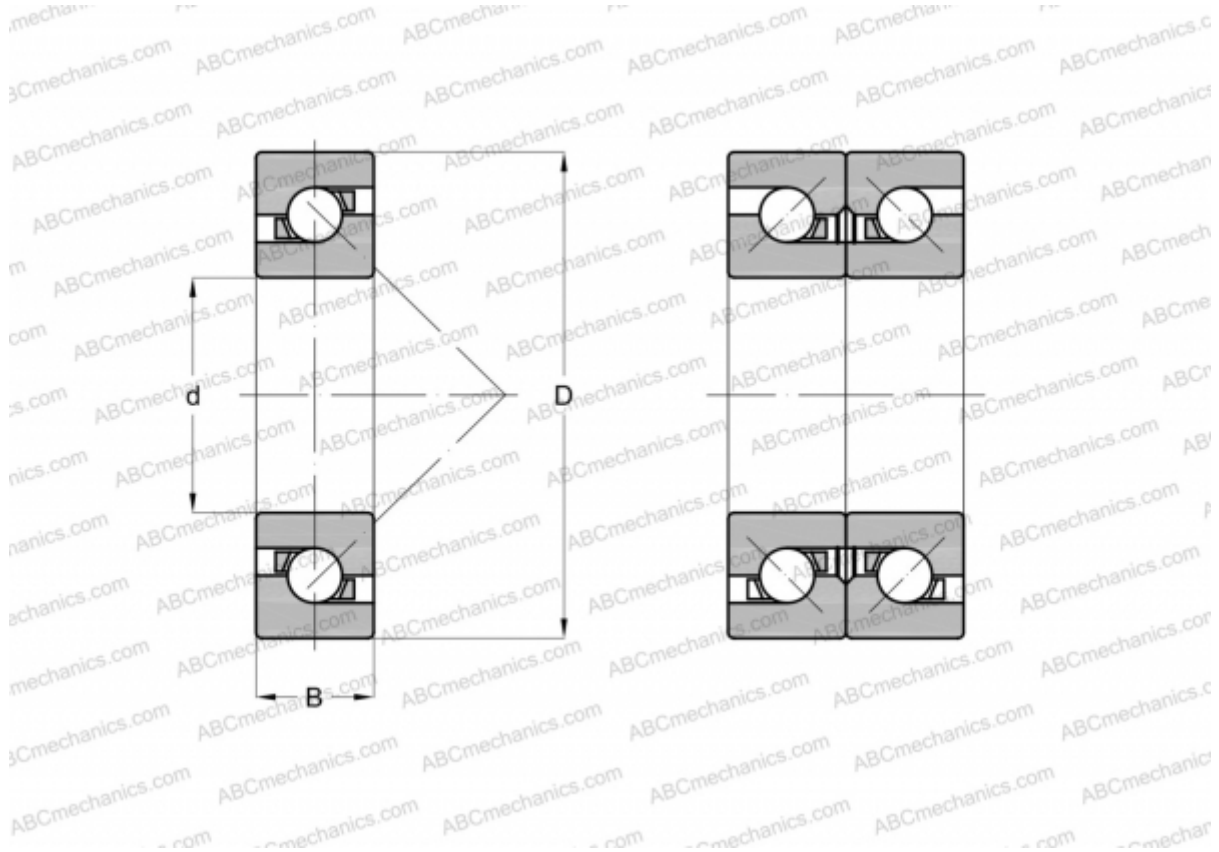

## 170BAR10S TYNDBELP4A NSK

TYPE: Ball bearings, Axial angular contact ball bearing, Single direction, Contact angle 30°, High speed, duplex, extra light preload (NSK)

### Technical specification

#### DIMENSIONS, MM

d	170,000
D	260,000
B	40,500

**WEIGHT, KG** 7,900

**MANUFACTURER** [NSK](#)