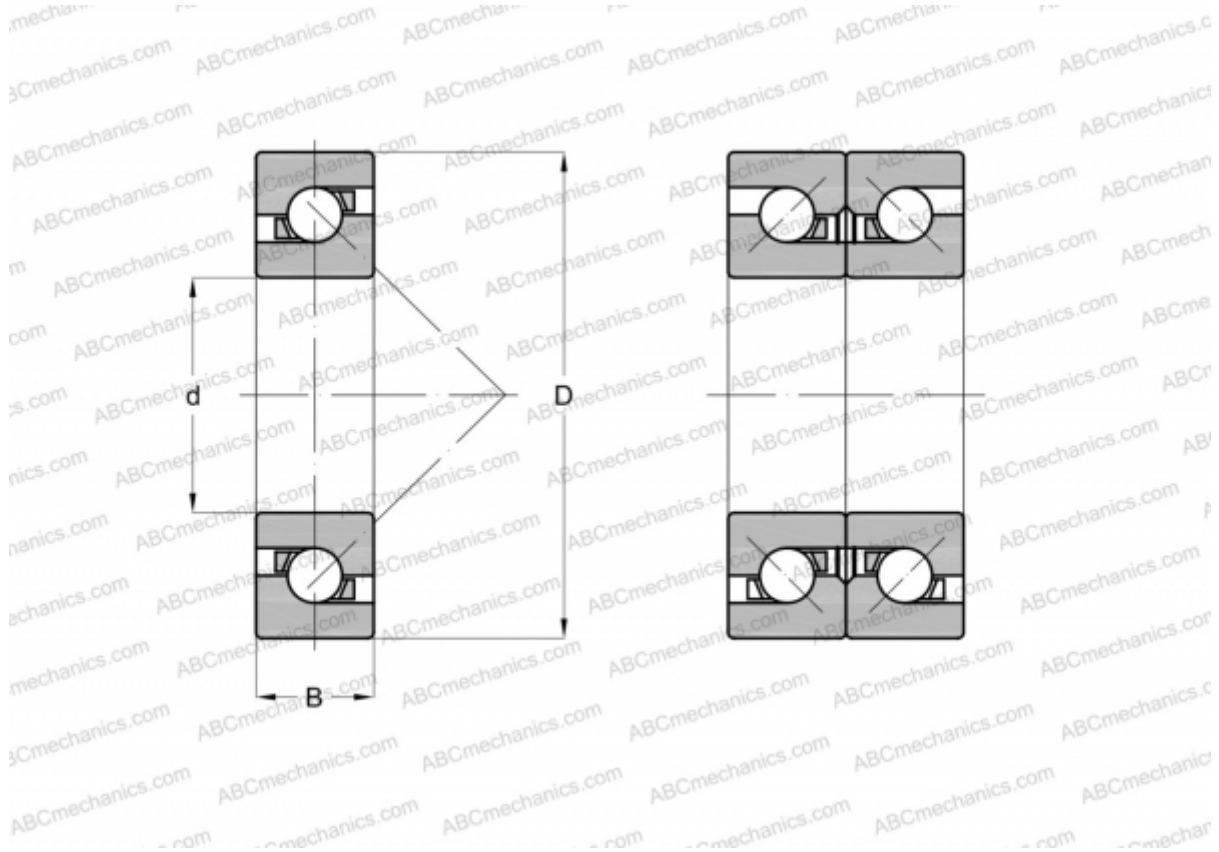

## 200BAR10S TYNDBELP4A NSK

TYPE: Ball bearings, Axial angular contact ball bearing, Single direction, Contact angle 30°, High speed, duplex, extra light preload (NSK)

### Technical specification

#### DIMENSIONS, MM

d	200,000
D	310,000
B	49,500

**WEIGHT, KG** 13,800

**MANUFACTURER** [NSK](#)