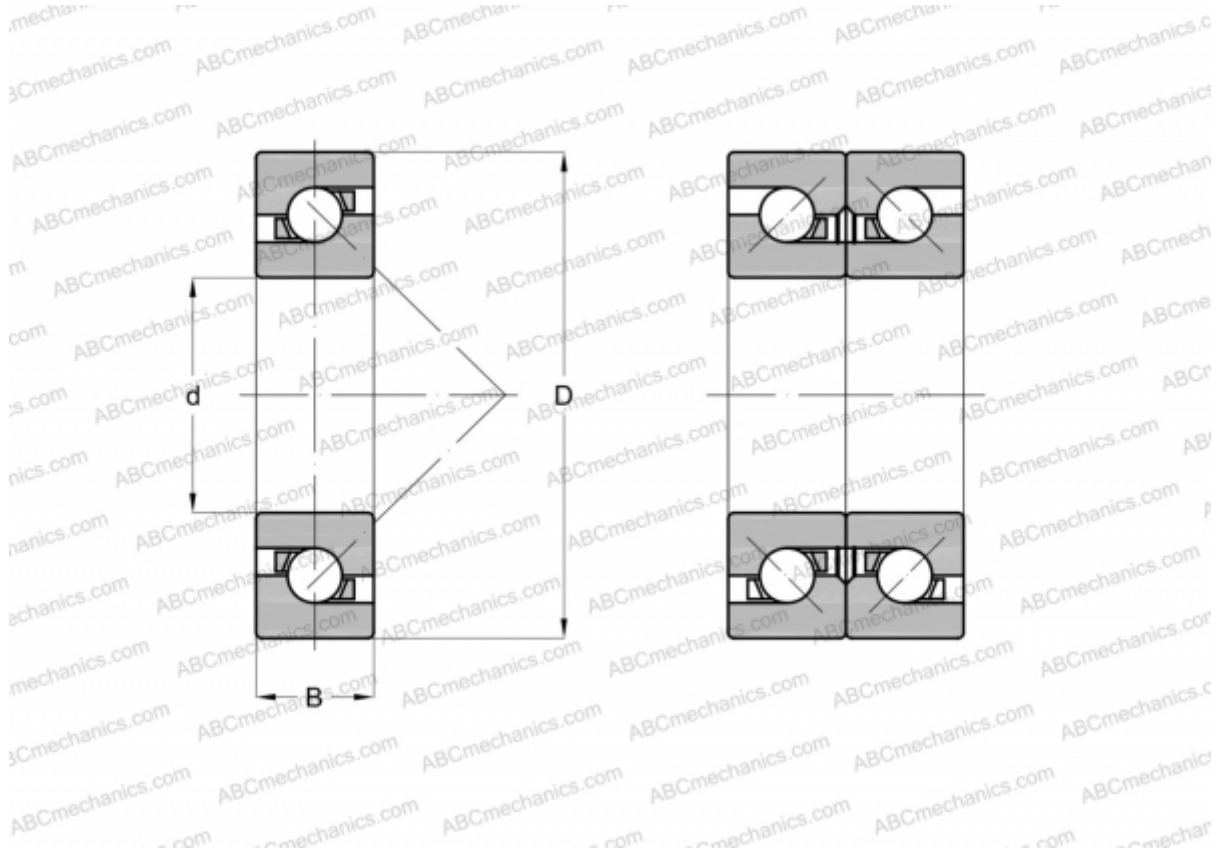

## 70BTR10S TYNDBLP4A NSK

TYPE: Ball bearings, Axial angular contact ball bearing, Single direction, Contact angle 40°, High speed, duplex, light preload (NSK)

### Technical specification

#### DIMENSIONS, MM

d	70,000
D	110,000
B	18,000

**WEIGHT, KG** 0,601

**MANUFACTURER** [NSK](#)