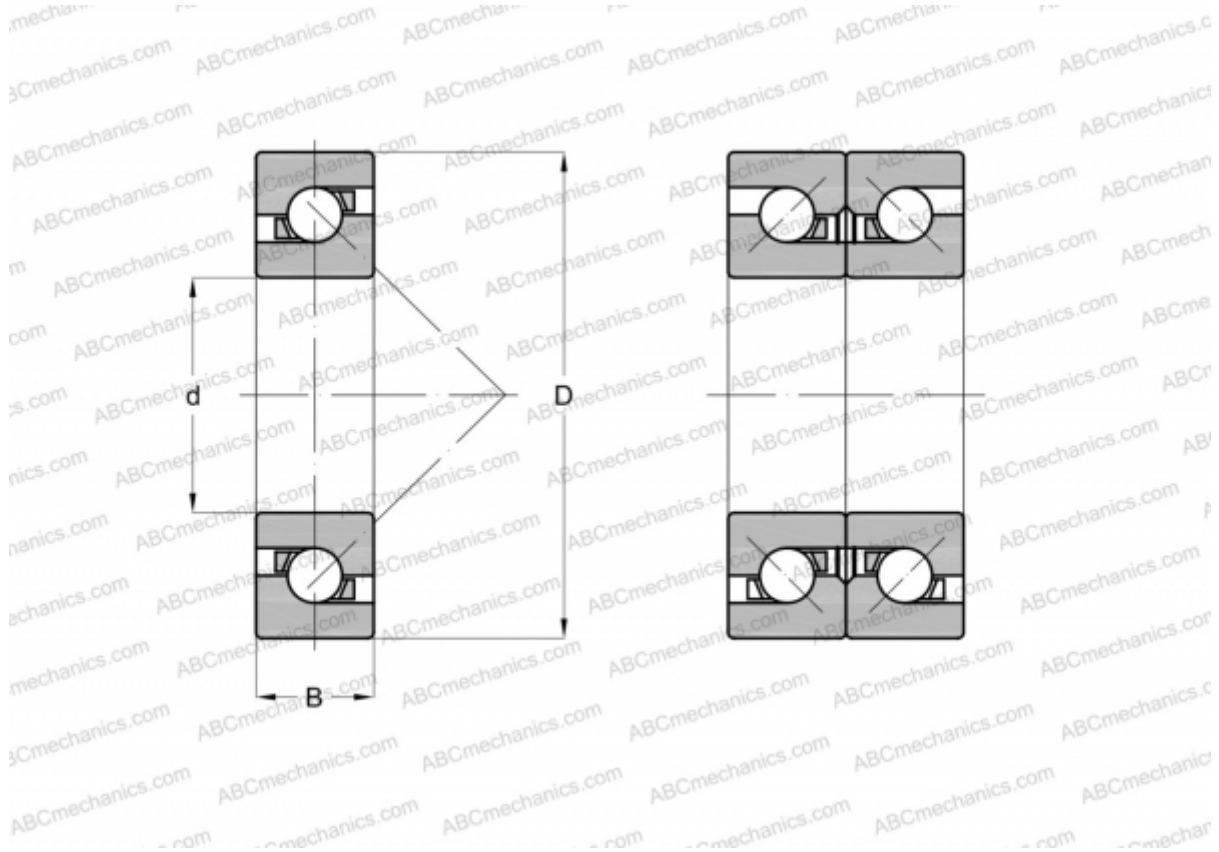

## 90BTR10S TYNDBLP4A NSK

TYPE: Ball bearings, Axial angular contact ball bearing, Single direction, Contact angle 40°, High speed, duplex, light preload (NSK)

### Technical specification

#### DIMENSIONS, MM

d	90,000
D	140,000
B	22,500

**WEIGHT, KG** 1,198

**MANUFACTURER** [NSK](#)