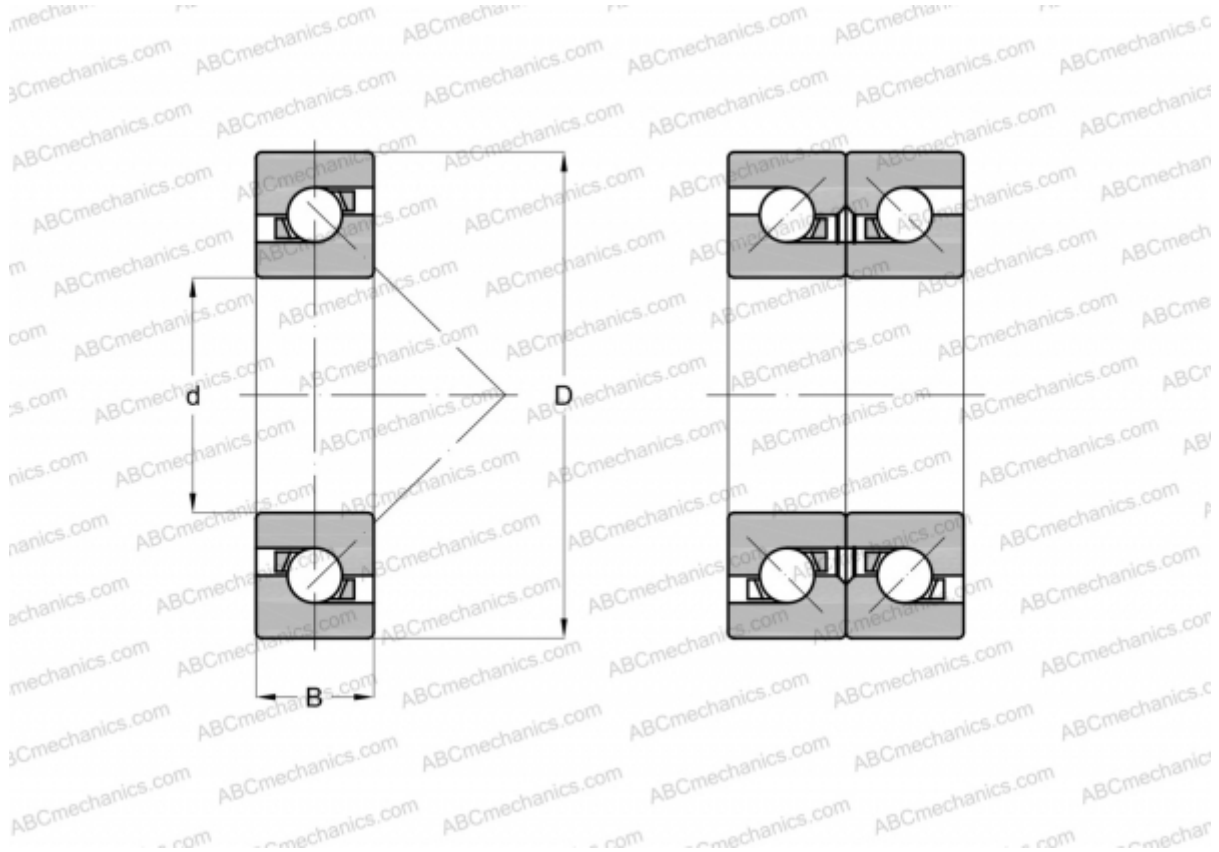

## 120BTR10S TYNDBLP4A NSK

TYPE: Ball bearings, Axial angular contact ball bearing, Single direction, Contact angle 40°, High speed, duplex, light preload (NSK)

### Technical specification

#### DIMENSIONS, MM

d	120,000
D	180,000
B	27,000

**WEIGHT, KG** 2,262

**MANUFACTURER** [NSK](#)