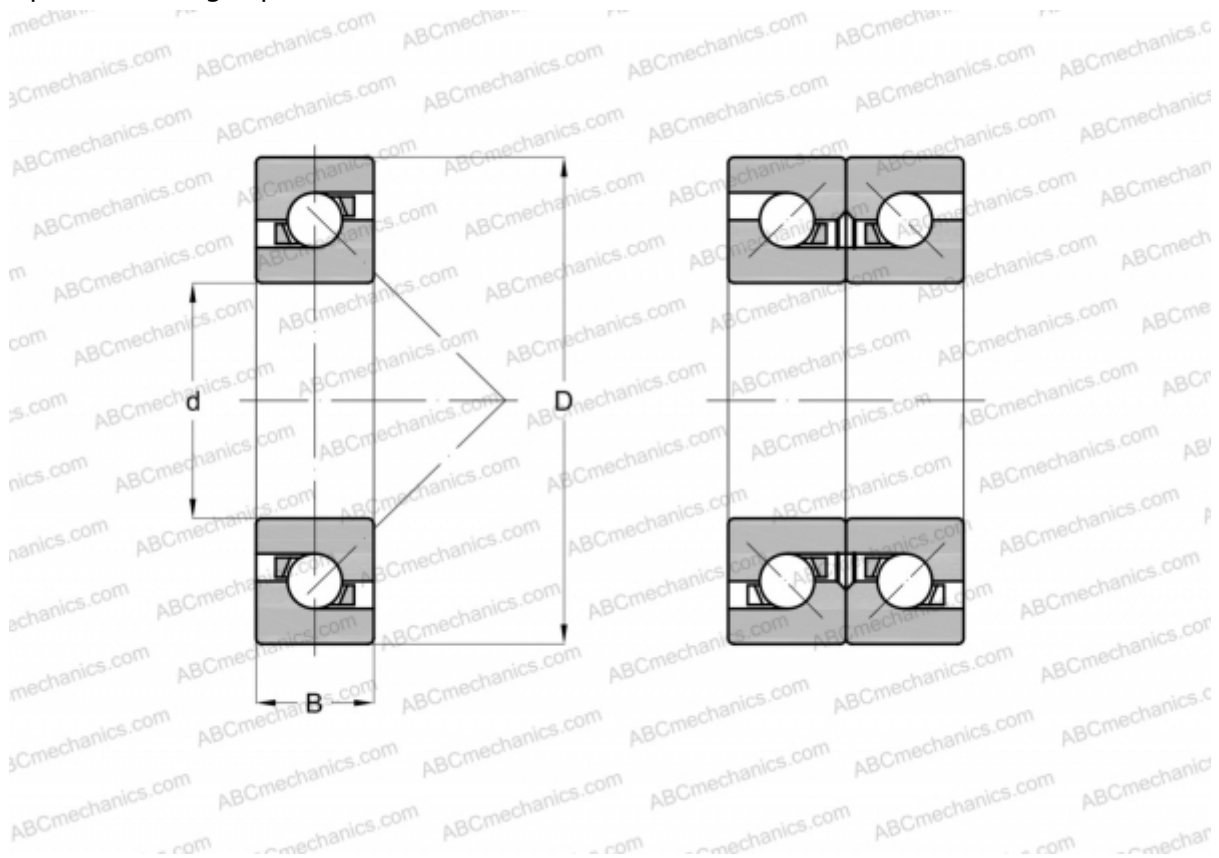

## 60BTR10S TYNDBELP4A NSK

Axial angular contact ball bearing

TYPE: Ball bearings, Axial angular contact ball bearing, Single direction, Contact angle 40°, High speed, duplex, extra light preload (NSK)

### Technical specification

#### DIMENSIONS, MM

d	60,000
D	95,000
B	16,500

**WEIGHT, KG** 0,420

**MANUFACTURER** [NSK](#)