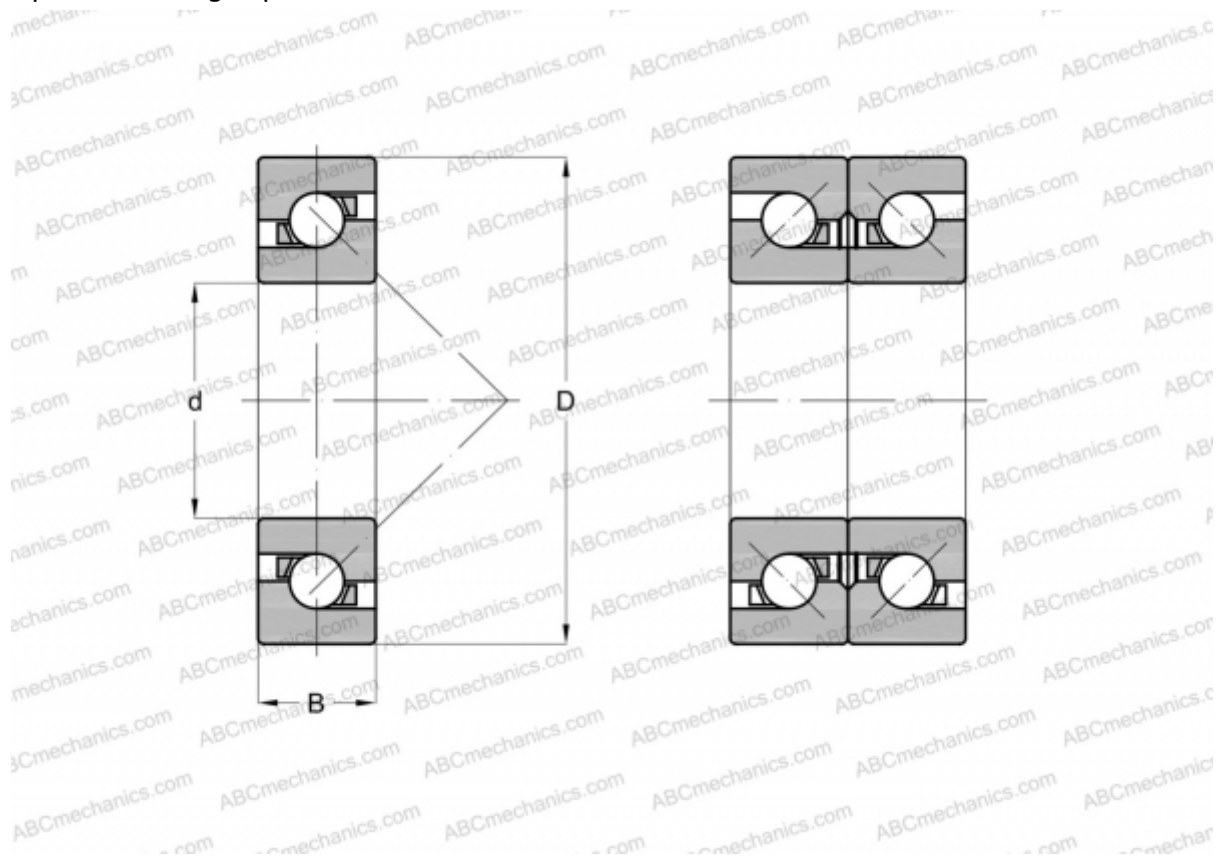

70BTR10S TYNDBELP4A NSK

Axial angular contact ball bearing

TYPE: Ball bearings, Axial angular contact ball bearing, Single direction, Contact angle 40°, High speed, duplex, extra light preload (NSK)

Technical specification

DIMENSIONS, MM

d	70,000
D	110,000
B	18,000

WEIGHT, KG 0,601

MANUFACTURER [NSK](#)