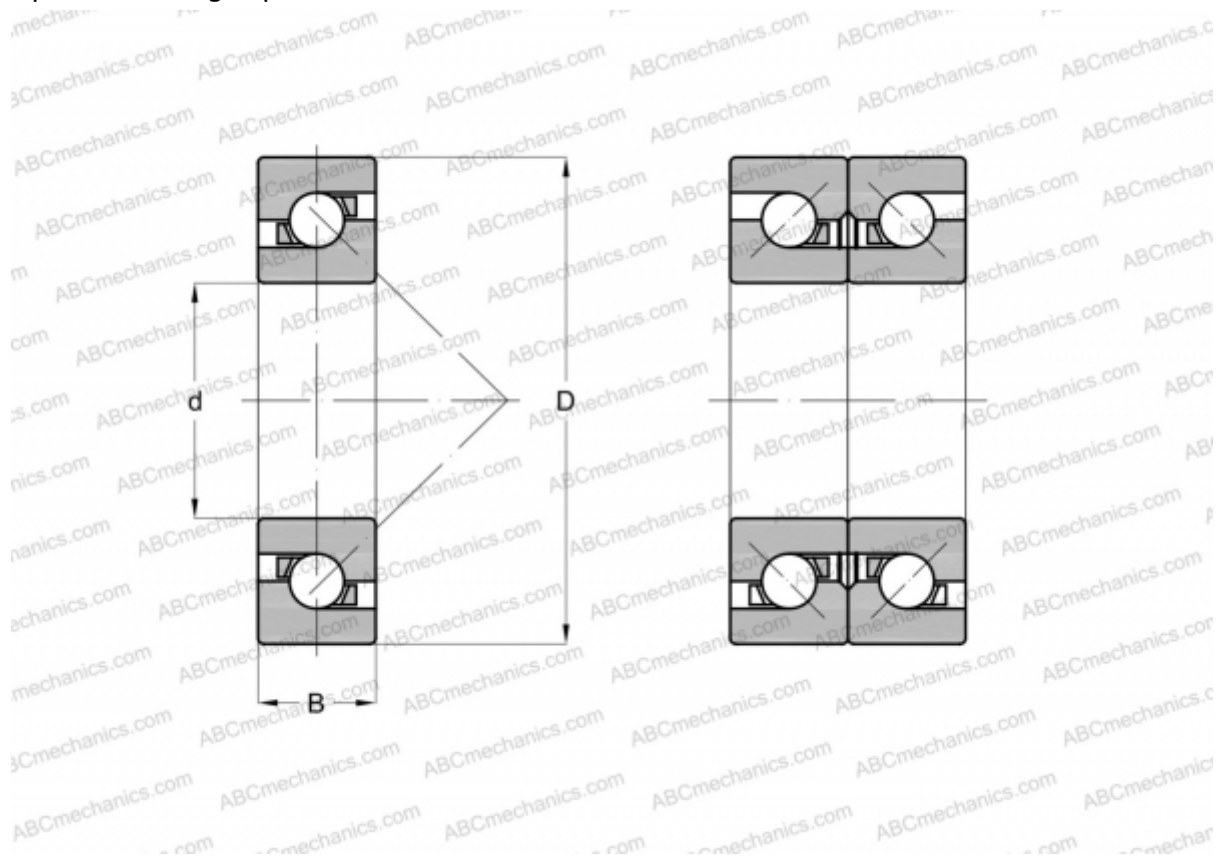

## 130BTR10S TYNDBELP4A NSK

Axial angular contact ball bearing

TYPE: Ball bearings, Axial angular contact ball bearing, Single direction, Contact angle 40°, High speed, duplex, extra light preload (NSK)

### Technical specification

#### DIMENSIONS, MM

d	130,000
D	200,000
B	31,500

**WEIGHT, KG** 3,362

**MANUFACTURER** [NSK](#)