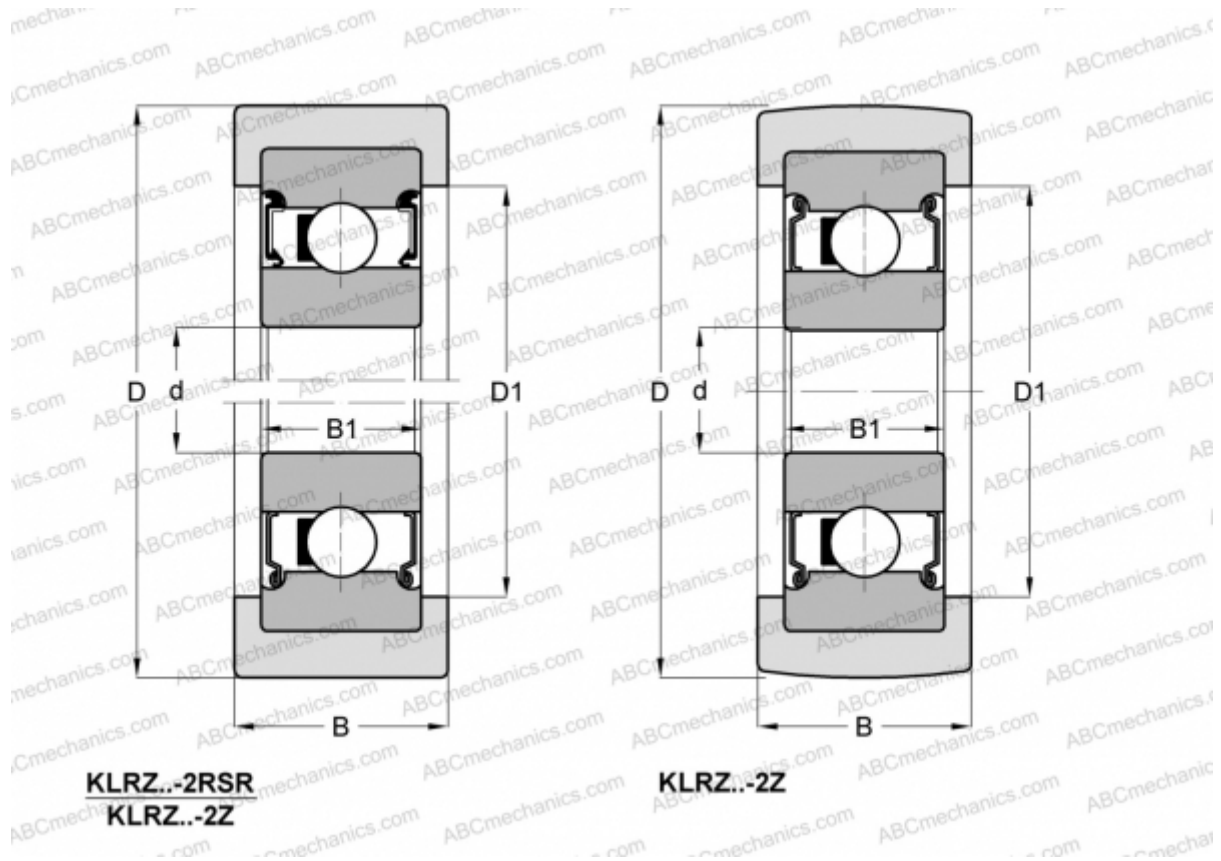

## KLRZ12X41X16-2RSR INA

Track rollers

TYPE: Ball bearings, Track rollers, Single row, With plastic tyre, sealed on both sides

### Technical specification

#### DIMENSIONS, MM

d	12,000
D	41,000
D1	29,500
B	16,000
B1	10,000
E	6201

**WEIGHT, KG** 0,050

**MANUFACTURER** [INA](#)