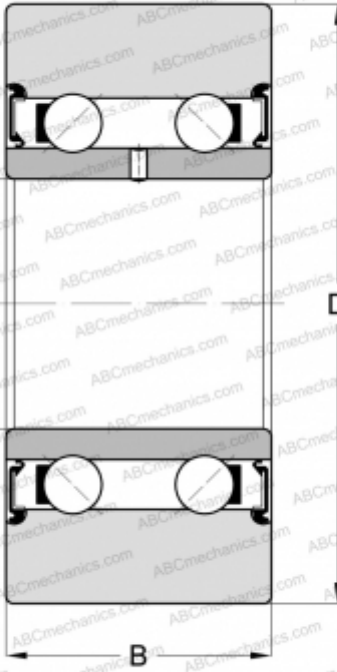

## LR5000-X-2RS INA

Track rollers

TYPE: Ball bearings, Track rollers, Double row, Without profile, Sealed on both sides, cylindrical outer ring

#### DIMENSIONS, MM

d	10,000
D	28,000
B	12,000