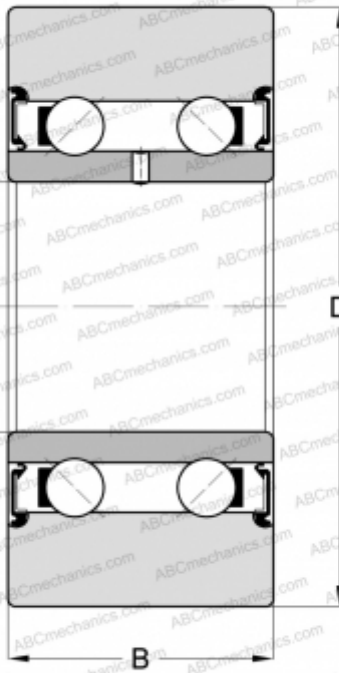

## LR5002-X-2RS INA

Track rollers

TYPE: Ball bearings, Track rollers, Double row, Without profile, Sealed on both sides, cylindrical outer ring

#### DIMENSIONS, MM

d	15,000
D	35,000
B	13,000