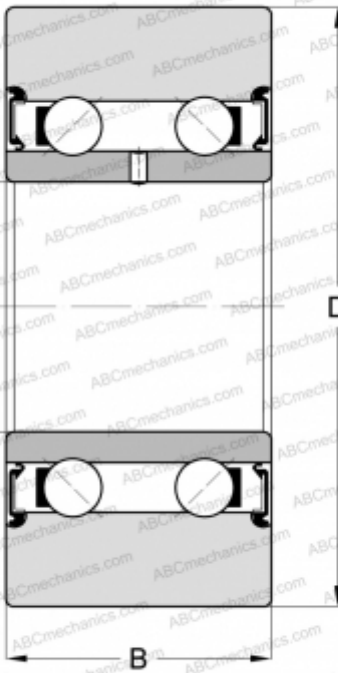

LR5004-X-2RS INA

Track rollers

TYPE: Ball bearings, Track rollers, Double row, Without profile, Sealed on both sides, cylindrical outer ring

Technical specification

DIMENSIONS, MM

d	20,000
D	47,000
B	16,000

WEIGHT, KG

0,120

MANUFACTURER

[INA](#)