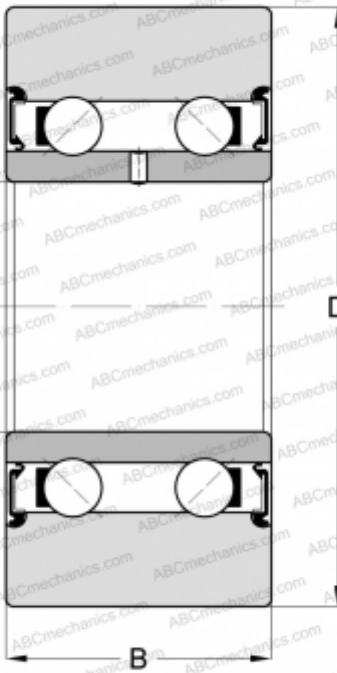

## LR5203-X-2RS INA

Track rollers

TYPE: Ball bearings, Track rollers, Double row, Without profile, Sealed on both sides, cylindrical outer ring

#### DIMENSIONS, MM

d	17,000
D	47,000
B	17,500