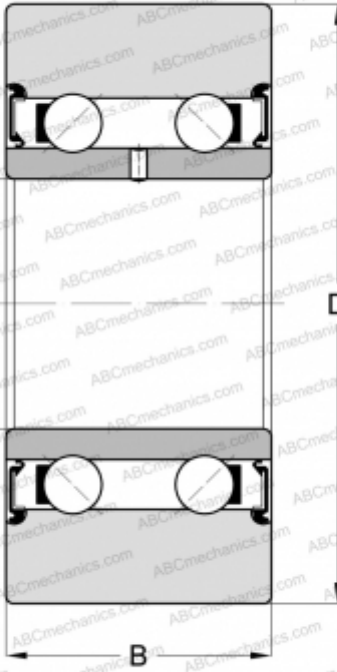

LR5204-X-2RS INA

Track rollers

TYPE: Ball bearings, Track rollers, Double row, Without profile, Sealed on both sides, cylindrical outer ring

Technical specification

DIMENSIONS, MM

d	20,000
D	52,000
B	20,600

WEIGHT, KG

0,230

MANUFACTURER

[INA](#)