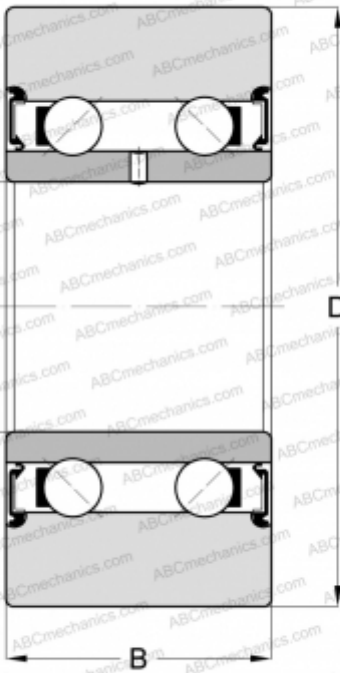

## LR5006-X-2RS INA

Track rollers

TYPE: Ball bearings, Track rollers, Double row, Without profile, Sealed on both sides, cylindrical outer ring

#### DIMENSIONS, MM

d	30,000
D	62,000
B	19,000