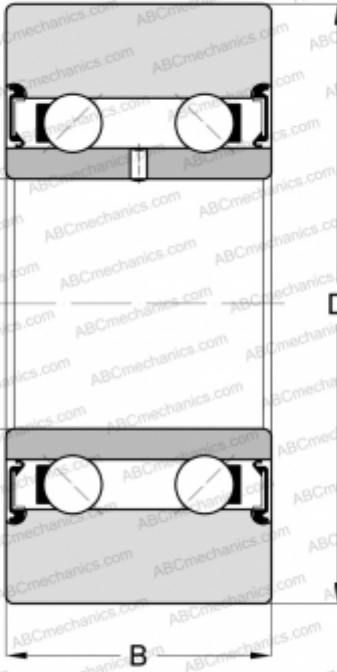

## LR5205-X-2RS INA

Track rollers

TYPE: Ball bearings, Track rollers, Double row, Without profile, Sealed on both sides, cylindrical outer ring

#### DIMENSIONS, MM

d	25,000
D	62,000
B	20,600