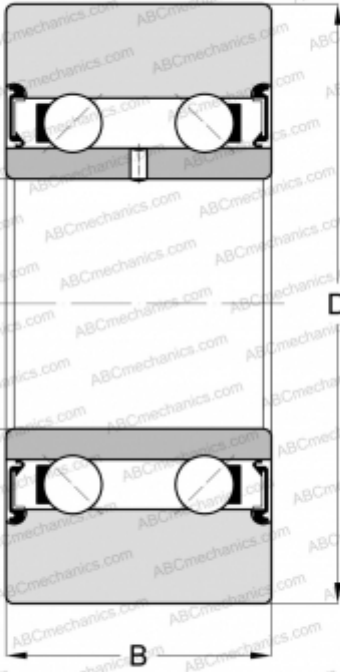

LR5007-X-2RS INA

Track rollers

TYPE: Ball bearings, Track rollers, Double row, Without profile, Sealed on both sides, cylindrical outer ring

Technical specification

DIMENSIONS, MM

d	35,000
D	68,000
B	20,000

WEIGHT, KG

0,300

MANUFACTURER

[INA](#)