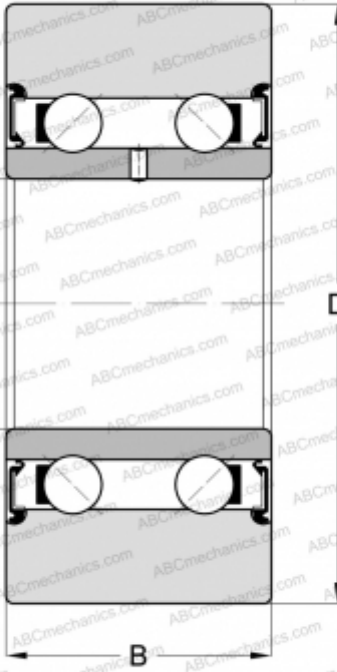

LR5206-X-2RS INA

Track rollers

TYPE: Ball bearings, Track rollers, Double row, Without profile, Sealed on both sides, cylindrical outer ring

Technical specification

DIMENSIONS, MM

d	30,000
D	72,000
B	23,800

WEIGHT, KG

0,510

MANUFACTURER

[INA](#)