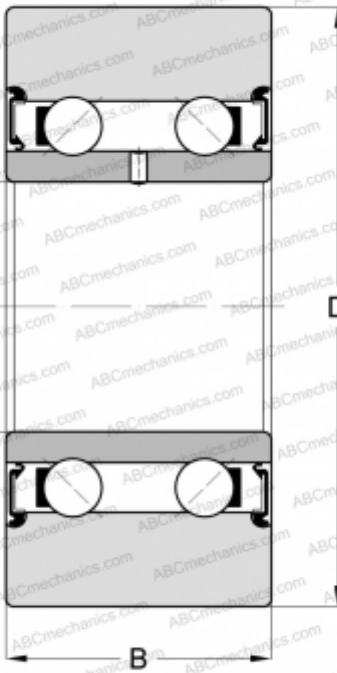

LR5305-X-2RS INA

Track rollers

TYPE: Ball bearings, Track rollers, Double row, Without profile, Sealed on both sides, cylindrical outer ring

Technical specification

DIMENSIONS, MM

d	25,000
D	72,000
B	25,400

WEIGHT, KG

0,500

MANUFACTURER

[INA](#)