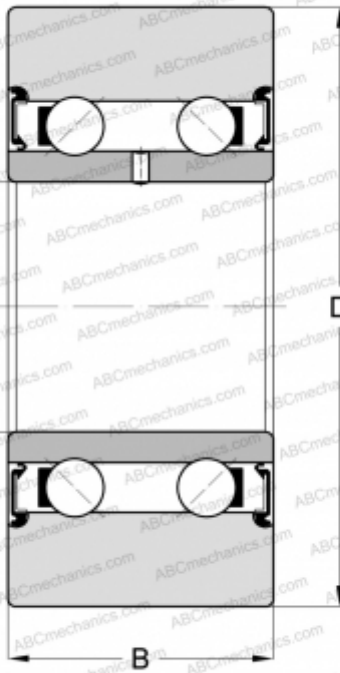

## LR5207-X-2RS INA

Track rollers

TYPE: Ball bearings, Track rollers, Double row, Without profile, Sealed on both sides, cylindrical outer ring

#### DIMENSIONS, MM

d	35,000
D	80,000
B	27,000