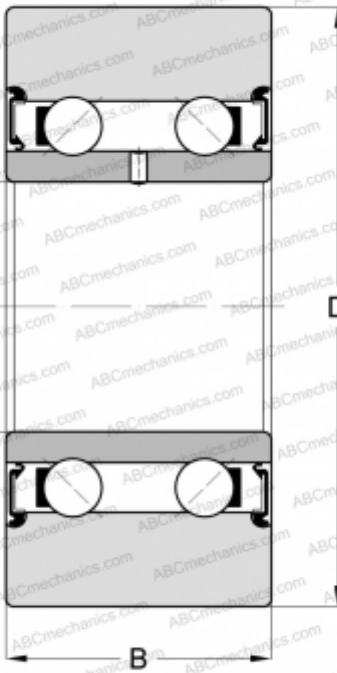

LR5306-X-2RS INA

Track rollers

TYPE: Ball bearings, Track rollers, Double row, Without profile, Sealed on both sides, cylindrical outer ring

Technical specification

DIMENSIONS, MM

d	30,000
D	80,000
B	30,200

WEIGHT, KG

0,670

MANUFACTURER

[INA](#)