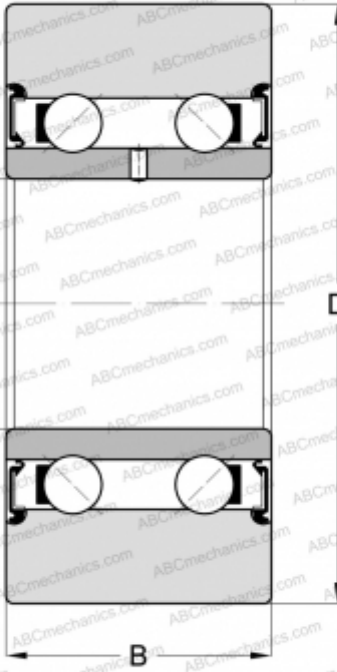

LR5307-X-2RS INA

Track rollers

TYPE: Ball bearings, Track rollers, Double row, Without profile, Sealed on both sides, cylindrical outer ring

Technical specification

DIMENSIONS, MM

d	35,000
D	90,000
B	34,900

WEIGHT, KG

0,970

MANUFACTURER

[INA](#)