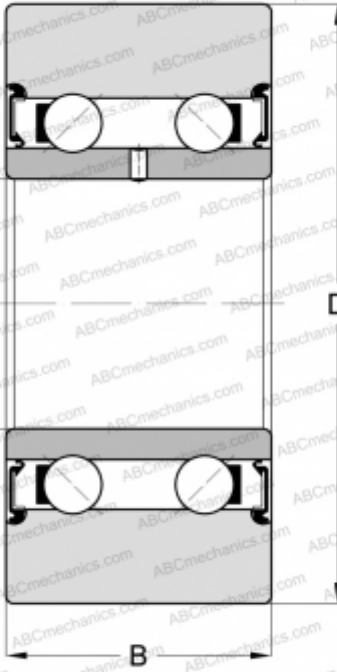

LR5308-X-2RS INA

Track rollers

TYPE: Ball bearings, Track rollers, Double row, Without profile, Sealed on both sides, cylindrical outer ring

Technical specification

DIMENSIONS, MM

d	40,000
D	100,000
B	36,500

WEIGHT, KG

1,200

MANUFACTURER

[INA](#)