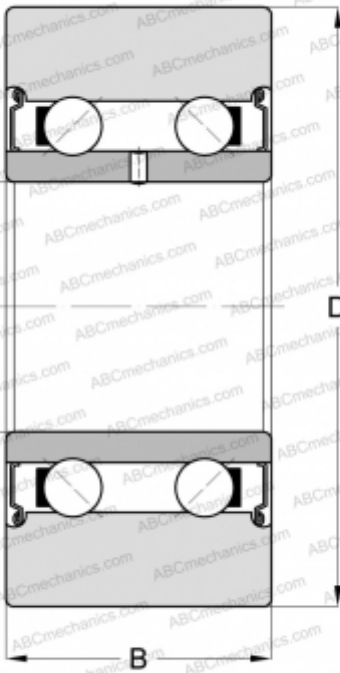

## 305702 C-2Z SKF

Track rollers

TYPE: Ball bearings, Track rollers, Double row, Without profile, Gap seals on both sides, cylindrical outer ring

#### DIMENSIONS, MM

d	15,000
D	40,000
B	15,900