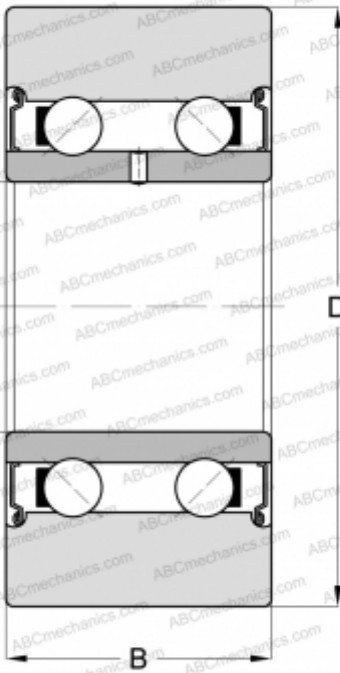

305704 C-2Z SKF

Track rollers

TYPE: Ball bearings, Track rollers, Double row, Without profile, Gap seals on both sides, cylindrical outer ring

Technical specification

DIMENSIONS, MM

d	20,000
D	52,000
B	20,600

WEIGHT, KG

0,220

MANUFACTURER

[SKF](#)

INTERCHANGE

INA	LR5204-X-2Z
ZEN	LR5204 KDD

CALCULATION DATA

Basic dynamic load rating, C	17,200 kN
Basic static load rating, Co	10,000 kN
Limiting speed	7000 r/min