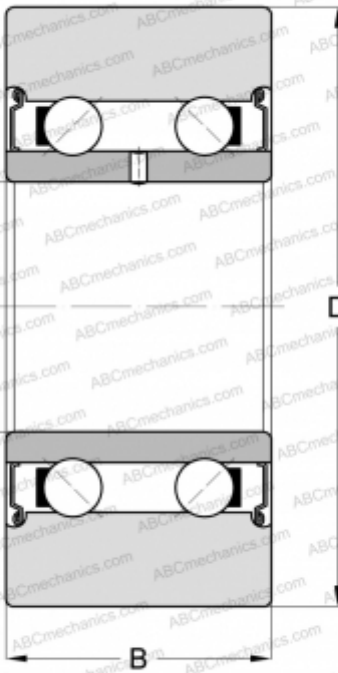

305706 C-2Z SKF

Track rollers

TYPE: Ball bearings, Track rollers, Double row, Without profile, Gap seals on both sides, cylindrical outer ring

Technical specification

DIMENSIONS, MM

d	30,000
D	72,000
B	23,800

WEIGHT, KG

0,490

MANUFACTURER

[SKF](#)

INTERCHANGE

INA	LR5206-X-2Z
ZEN	LR5206 KDD

CALCULATION DATA

Basic dynamic load rating, C	27,600 kN
Basic static load rating, Co	18,600 kN
Limiting speed	5000 r/min