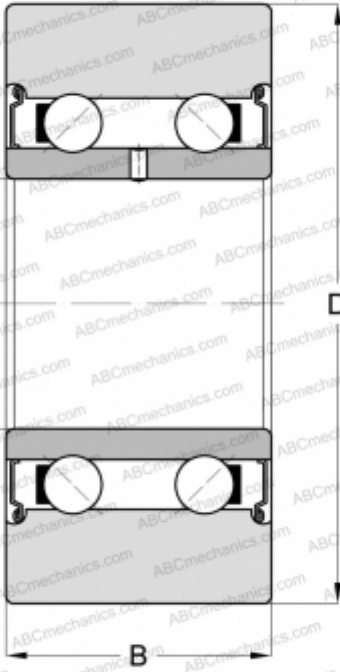

LR5208-X-2Z INA

Track rollers

TYPE: Ball bearings, Track rollers, Double row, Without profile, Gap seals on both sides, cylindrical outer ring

Technical specification

DIMENSIONS, MM

d	40,000
D	85,000
B	30,200

WEIGHT, KG

0,750

MANUFACTURER

[INA](#)

INTERCHANGE

ZEN	LR5208 KDD
-----	----------------------------