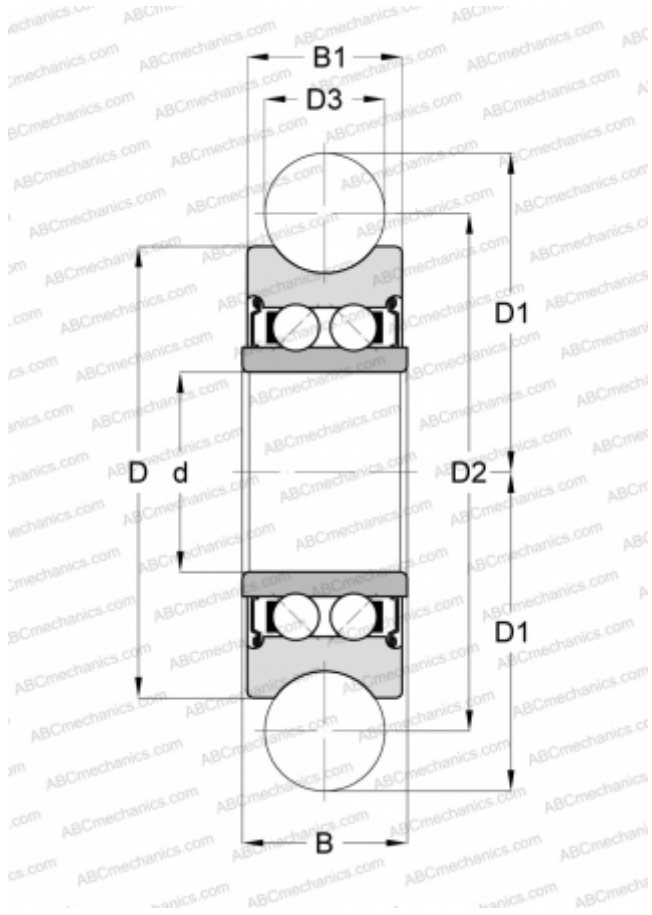

## LFR5208-40-2Z INA

Track rollers

TYPE: Ball bearings, Track rollers, Double row, Profiled, Profile of arrow-shaped arch, gap seals on both sides

### Technical specification

#### DIMENSIONS, MM

d	40,000
D	98,000
D1	62,500
D2	90,360
D3	40,000
B	38,000
B1	36,000

#### WEIGHT, KG

1,360