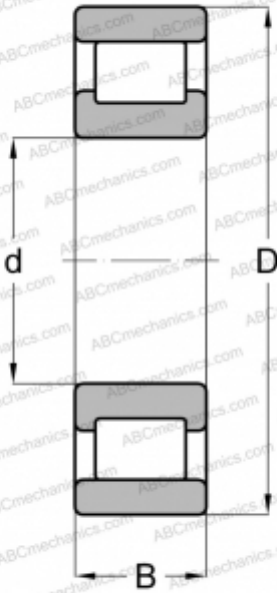

## RXLS-4 ABC

Cylindrical roller bearings

TYPE: Roller bearings, Cylindrical roller bearings, Single row, Non-locating bearing, outer ring without ribs, inch size

### Technical specification

#### DIMENSIONS, MM

d	101,600
D	142,875
B	22,225

#### WEIGHT, KG

1,048