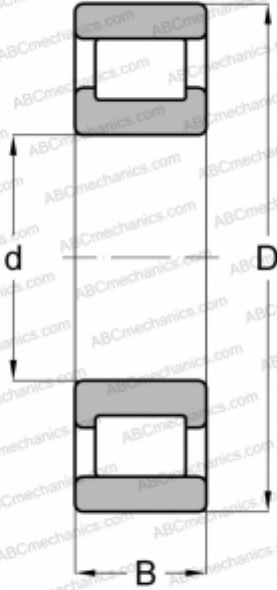

## RXLS-4 1/2 ABC

Cylindrical roller bearings

TYPE: Roller bearings, Cylindrical roller bearings, Single row, Non-locating bearing, outer ring without ribs, inch size

#### DIMENSIONS, MM

d	114,300
D	158,750
B	22,225

#### WEIGHT, KG

1,306

#### INTERCHANGE

RHP	<a href="#">XLRJ 4 1/2 E</a>
TORRINGTON	<a href="#">45 RIN 195</a>