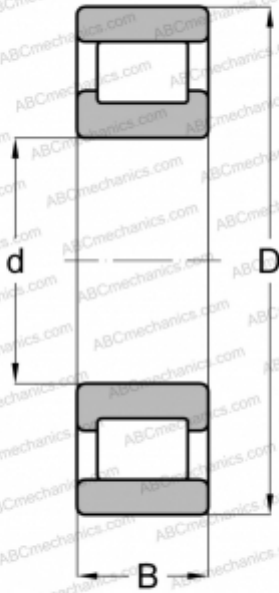

NL 6 STEYR

Cylindrical roller bearings

TYPE: Roller bearings, Cylindrical roller bearings, Single row, Non-locating bearing, outer ring without ribs, inch size

Technical specification

DIMENSIONS, MM

d	19,050
D	47,625
B	14,288
E	41

WEIGHT, KG

0,132

MANUFACTURER

[STEYR](#)

INTERCHANGE

ABC	RLS-8
FAG	RLS 8
FBC	RLS 8
NORMA HOFFMAN	RLS 8
RIV	PAPV 6
RHP	LRJ 3/4
SKF	CRL 6

ASSOCIATED PRODUCTS

41.00068