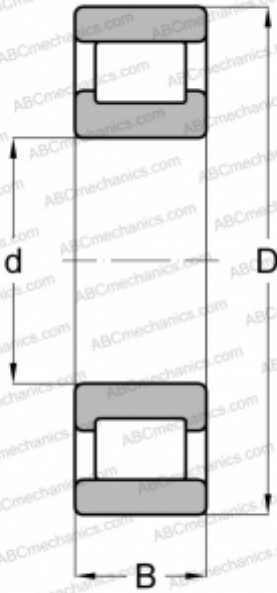

RLS 9 FBC

Cylindrical roller bearings

TYPE: Roller bearings, Cylindrical roller bearings, Single row, Non-locating bearing, outer ring without ribs, inch size

Technical specification

DIMENSIONS, MM

d	22,225
D	50,800
B	14,288
E	44

WEIGHT, KG

0,145

MANUFACTURER

[FBC](#)

INTERCHANGE

ABC	RLS-9
FAG	RLS 9
NORMA HOFFMAN	RLS 9
RIV	PAPV 7
RHP	LRJ 7/8
SKF	CRL 7
STEYR	NL 7

ASSOCIATED PRODUCTS

44.00042