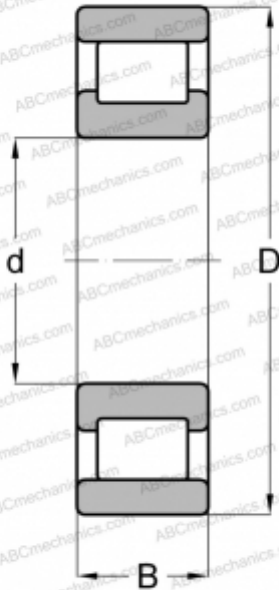

## PAPV 9 RIV

Cylindrical roller bearings

TYPE: Roller bearings, Cylindrical roller bearings, Single row, Non-locating bearing, outer ring without ribs, inch size

### Technical specification

#### DIMENSIONS, MM

d	28,575
D	63,500
B	15,875
E	54

#### WEIGHT, KG

0,236