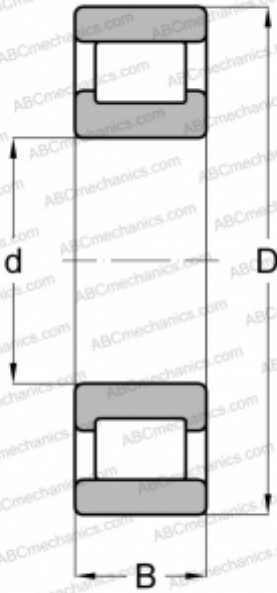

## CRL 9 SKF

Cylindrical roller bearings

TYPE: Roller bearings, Cylindrical roller bearings, Single row, Non-locating bearing, outer ring without ribs, inch size

### Technical specification

#### DIMENSIONS, MM

d	28,575
D	63,500
B	15,875
E	54

#### WEIGHT, KG

0,236