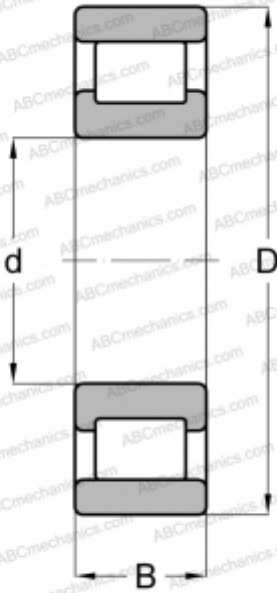

RLS-12 ABC

Cylindrical roller bearings

TYPE: Roller bearings, Cylindrical roller bearings, Single row, Non-locating bearing, outer ring without ribs, inch size

Technical specification

DIMENSIONS, MM

d	31,750
D	69,850
B	17,463
E	61

WEIGHT, KG

0,313

MANUFACTURER

[ABC](#)

INTERCHANGE

FAG	RLS 12
FBC	RLS 12
NORMA HOFFMAN	RLS 12
RIV	PAPV 10
RHP	LRJ 1 1/4
SKF	CRL 10
STEYR	NL 10

ASSOCIATED PRODUCTS

61.24956