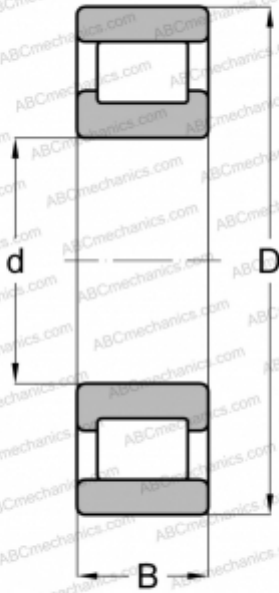

## RLS 13 FBC

Cylindrical roller bearings

TYPE: Roller bearings, Cylindrical roller bearings, Single row, Non-locating bearing, outer ring without ribs, inch size

### Technical specification

#### DIMENSIONS, MM

d	38,100
D	82,550
B	19,050
E	73