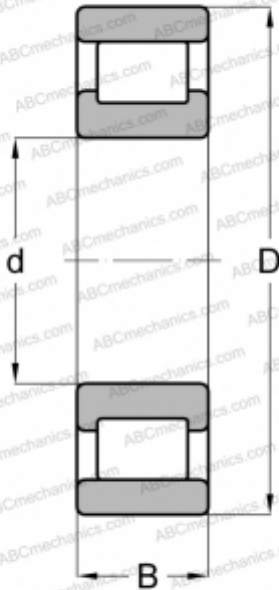

NL 12 STEYR

Cylindrical roller bearings

TYPE: Roller bearings, Cylindrical roller bearings, Single row, Non-locating bearing, outer ring without ribs, inch size

Technical specification

DIMENSIONS, MM

d	38,100
D	82,550
B	19,050
E	73

WEIGHT, KG

0,467

MANUFACTURER

[STEYR](#)

INTERCHANGE

ABC	RLS-13
FAG	RLS 13
FBC	RLS 13
NORMA HOFFMAN	RLS 13
RIV	PAPV 12
RHP	LRJ 1 1/2
SKF	CRL 12

ASSOCIATED PRODUCTS

73.01992