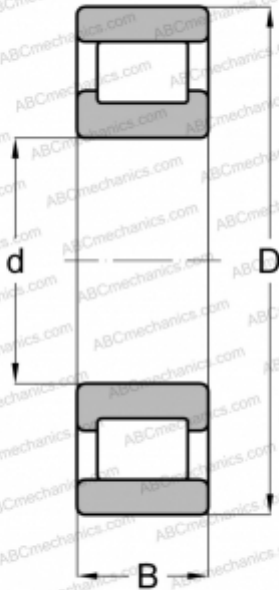

RLS-14 ABC

Cylindrical roller bearings

TYPE: Roller bearings, Cylindrical roller bearings, Single row, Non-locating bearing, outer ring without ribs, inch size

Technical specification

DIMENSIONS, MM

d	44,450
D	95,250
B	20,638
E	84

WEIGHT, KG

0,680

MANUFACTURER

[ABC](#)

INTERCHANGE

FAG	RLS 14
FBC	RLS 14
NORMA HOFFMAN	RLS 14
RIV	PAPV 14
RHP	LRJ 1 3/4
SKF	CRL 14
STEYR	NL 14

ASSOCIATED PRODUCTS

84.14004