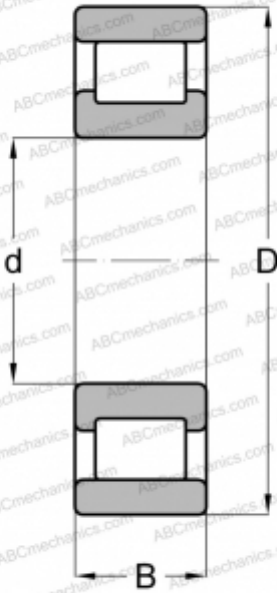

## RMS-1 ABC

Cylindrical roller bearings

TYPE: Roller bearings, Cylindrical roller bearings, Single row, Non-locating bearing, outer ring without ribs, inch size

### Technical specification

#### DIMENSIONS, MM

d	6,350
D	33,338
B	14,288

#### WEIGHT, KG

0,068