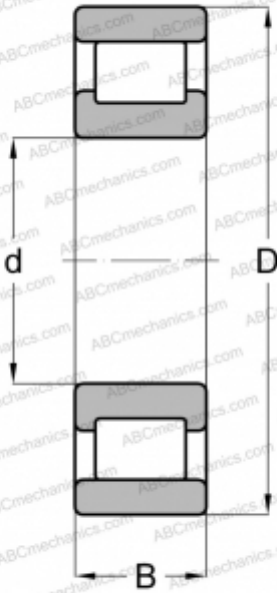

## RMS 1 FAG

Cylindrical roller bearings

TYPE: Roller bearings, Cylindrical roller bearings, Single row, Non-locating bearing, outer ring without ribs, inch size

### Technical specification

#### DIMENSIONS, MM

d	6,350
D	33,338
B	14,288

#### WEIGHT, KG

0,068