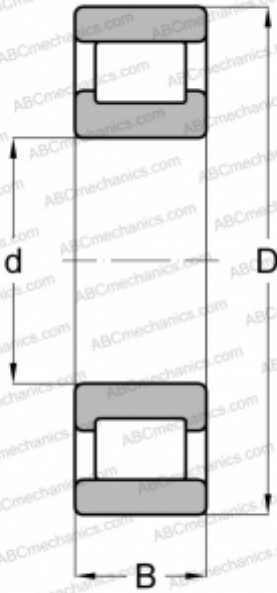

## RMS-3 ABC

Cylindrical roller bearings

TYPE: Roller bearings, Cylindrical roller bearings, Single row, Non-locating bearing, outer ring without ribs, inch size

### Technical specification

#### DIMENSIONS, MM

d	9,525
D	38,100
B	14,288