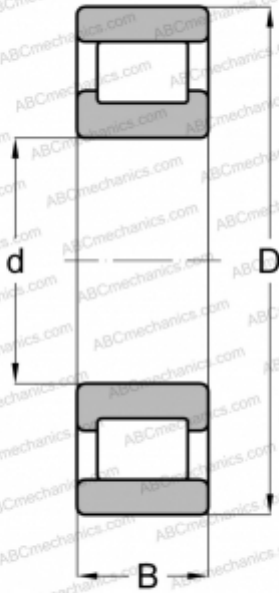

## MRJ 1/2 RHP

Cylindrical roller bearings

TYPE: Roller bearings, Cylindrical roller bearings, Single row, Non-locating bearing, outer ring without ribs, inch size

### Technical specification

#### DIMENSIONS, MM

d	12,700
D	41,275
B	15,875
E	35

#### WEIGHT, KG

0,122