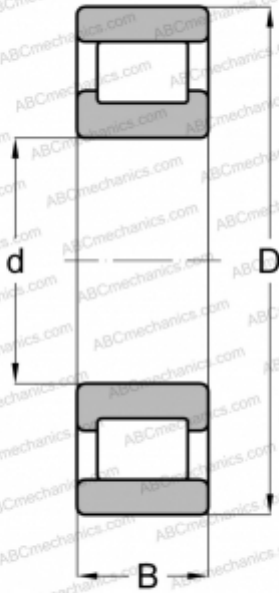

RMS 7 FBC

Cylindrical roller bearings

TYPE: Roller bearings, Cylindrical roller bearings, Single row, Non-locating bearing, outer ring without ribs, inch size

Technical specification

DIMENSIONS, MM

d	15,875
D	46,038
B	15,875
E	39

WEIGHT, KG

0,136

MANUFACTURER

[FBC](#)

INTERCHANGE

ABC	RMS-7
FAG	RMS 7
NORMA HOFFMAN	RMS 7
RIV	PBPV 5
RHP	MRJ 5/8
SKF	CRM 5
STEYR	NM 5

ASSOCIATED PRODUCTS

39.19982