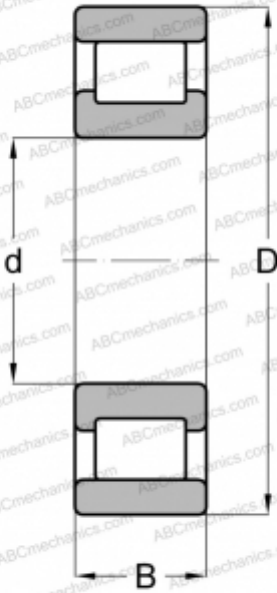

PBPV 5 RIV

Cylindrical roller bearings

TYPE: Roller bearings, Cylindrical roller bearings, Single row, Non-locating bearing, outer ring without ribs, inch size

Technical specification

DIMENSIONS, MM

d	15,875
D	46,038
B	15,875
E	39

WEIGHT, KG

0,136

MANUFACTURER

[RIV](#)

INTERCHANGE

ABC	RMS-7
FAG	RMS 7
FBC	RMS 7
NORMA HOFFMAN	RMS 7
RHP	MRJ 5/8
SKF	CRM 5
STEYR	NM 5

ASSOCIATED PRODUCTS

39.19982