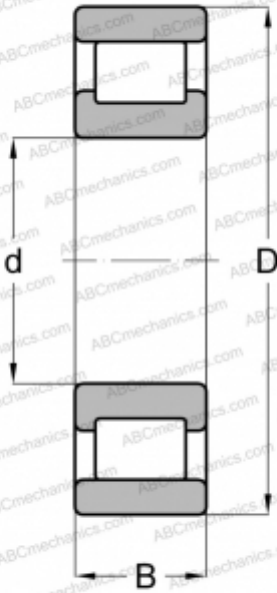

PBPV 6 RIV

Cylindrical roller bearings

TYPE: Roller bearings, Cylindrical roller bearings, Single row, Non-locating bearing, outer ring without ribs, inch size

Technical specification

DIMENSIONS, MM

d	19,050
D	50,800
B	17,463
E	42

WEIGHT, KG

0,172

MANUFACTURER

[RIV](#)

INTERCHANGE

ABC	RMS-8
FAG	RMS 8
FBC	RMS 8
NORMA HOFFMAN	RMS 8
RHP	MRJ 3/4
SKF	CRM 6
STEYR	NM 6

ASSOCIATED PRODUCTS

42.99966