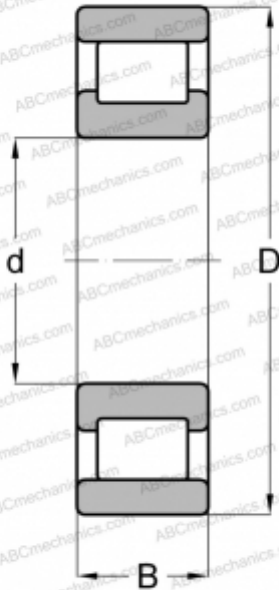

PBPV 7 RIV

Cylindrical roller bearings

TYPE: Roller bearings, Cylindrical roller bearings, Single row, Non-locating bearing, outer ring without ribs, inch size

Technical specification

DIMENSIONS, MM

d	22,225
D	57,150
B	17,463
E	49

WEIGHT, KG

0,227

MANUFACTURER

[RIV](#)

INTERCHANGE

ABC	RMS-9
FAG	RMS 9
FBC	RMS 9
NORMA HOFFMAN	RMS 9
RHP	MRJ 7/8
SKF	CRM 7
STEYR	NM 7

ASSOCIATED PRODUCTS

49.49952