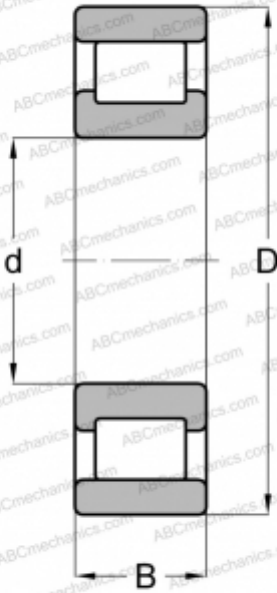

CRM 7 SKF

Cylindrical roller bearings

TYPE: Roller bearings, Cylindrical roller bearings, Single row, Non-locating bearing, outer ring without ribs, inch size

Technical specification

DIMENSIONS, MM

d	22,225
D	57,150
B	17,463
E	49

WEIGHT, KG

0,227

MANUFACTURER

[SKF](#)

INTERCHANGE

ABC	RMS-9
FAG	RMS 9
FBC	RMS 9
NORMA HOFFMAN	RMS 9
RIV	PBPV 7
RHP	MRJ 7/8
STEYR	NM 7

ASSOCIATED PRODUCTS

49.49952