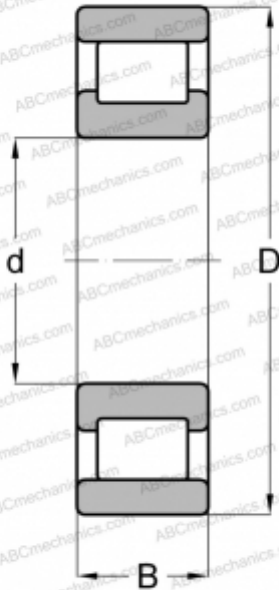

PBPV 9 RIV

Cylindrical roller bearings

TYPE: Roller bearings, Cylindrical roller bearings, Single row, Non-locating bearing, outer ring without ribs, inch size

Technical specification

DIMENSIONS, MM

d	28,575
D	71,438
B	20,638
E	61

WEIGHT, KG

0,390

MANUFACTURER

[RIV](#)

INTERCHANGE

ABC	RMS-11
FAG	RMS 11
FBC	RMS 11
NORMA HOFFMAN	RMS 11
RHP	MRJ 1 1/8
SKF	CRM 9
STEYR	NM 9

ASSOCIATED PRODUCTS

61.99886