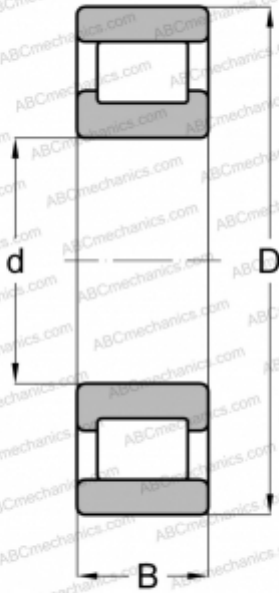

PBPV 11 RIV

Cylindrical roller bearings

TYPE: Roller bearings, Cylindrical roller bearings, Single row, Non-locating bearing, outer ring without ribs, inch size

Technical specification

DIMENSIONS, MM

d	34,925
D	88,900
B	22,225
E	75

WEIGHT, KG

0,708

MANUFACTURER

[RIV](#)

INTERCHANGE

ABC	RMS-12 1/2
FAG	RMS 12 1/2
FBC	RMS 12 1/2
NORMA HOFFMAN	RMS 12 1/2
RHP	MRJ 1 3/8
SKF	CRM 11
STEYR	NM 11

ASSOCIATED PRODUCTS

75.99934